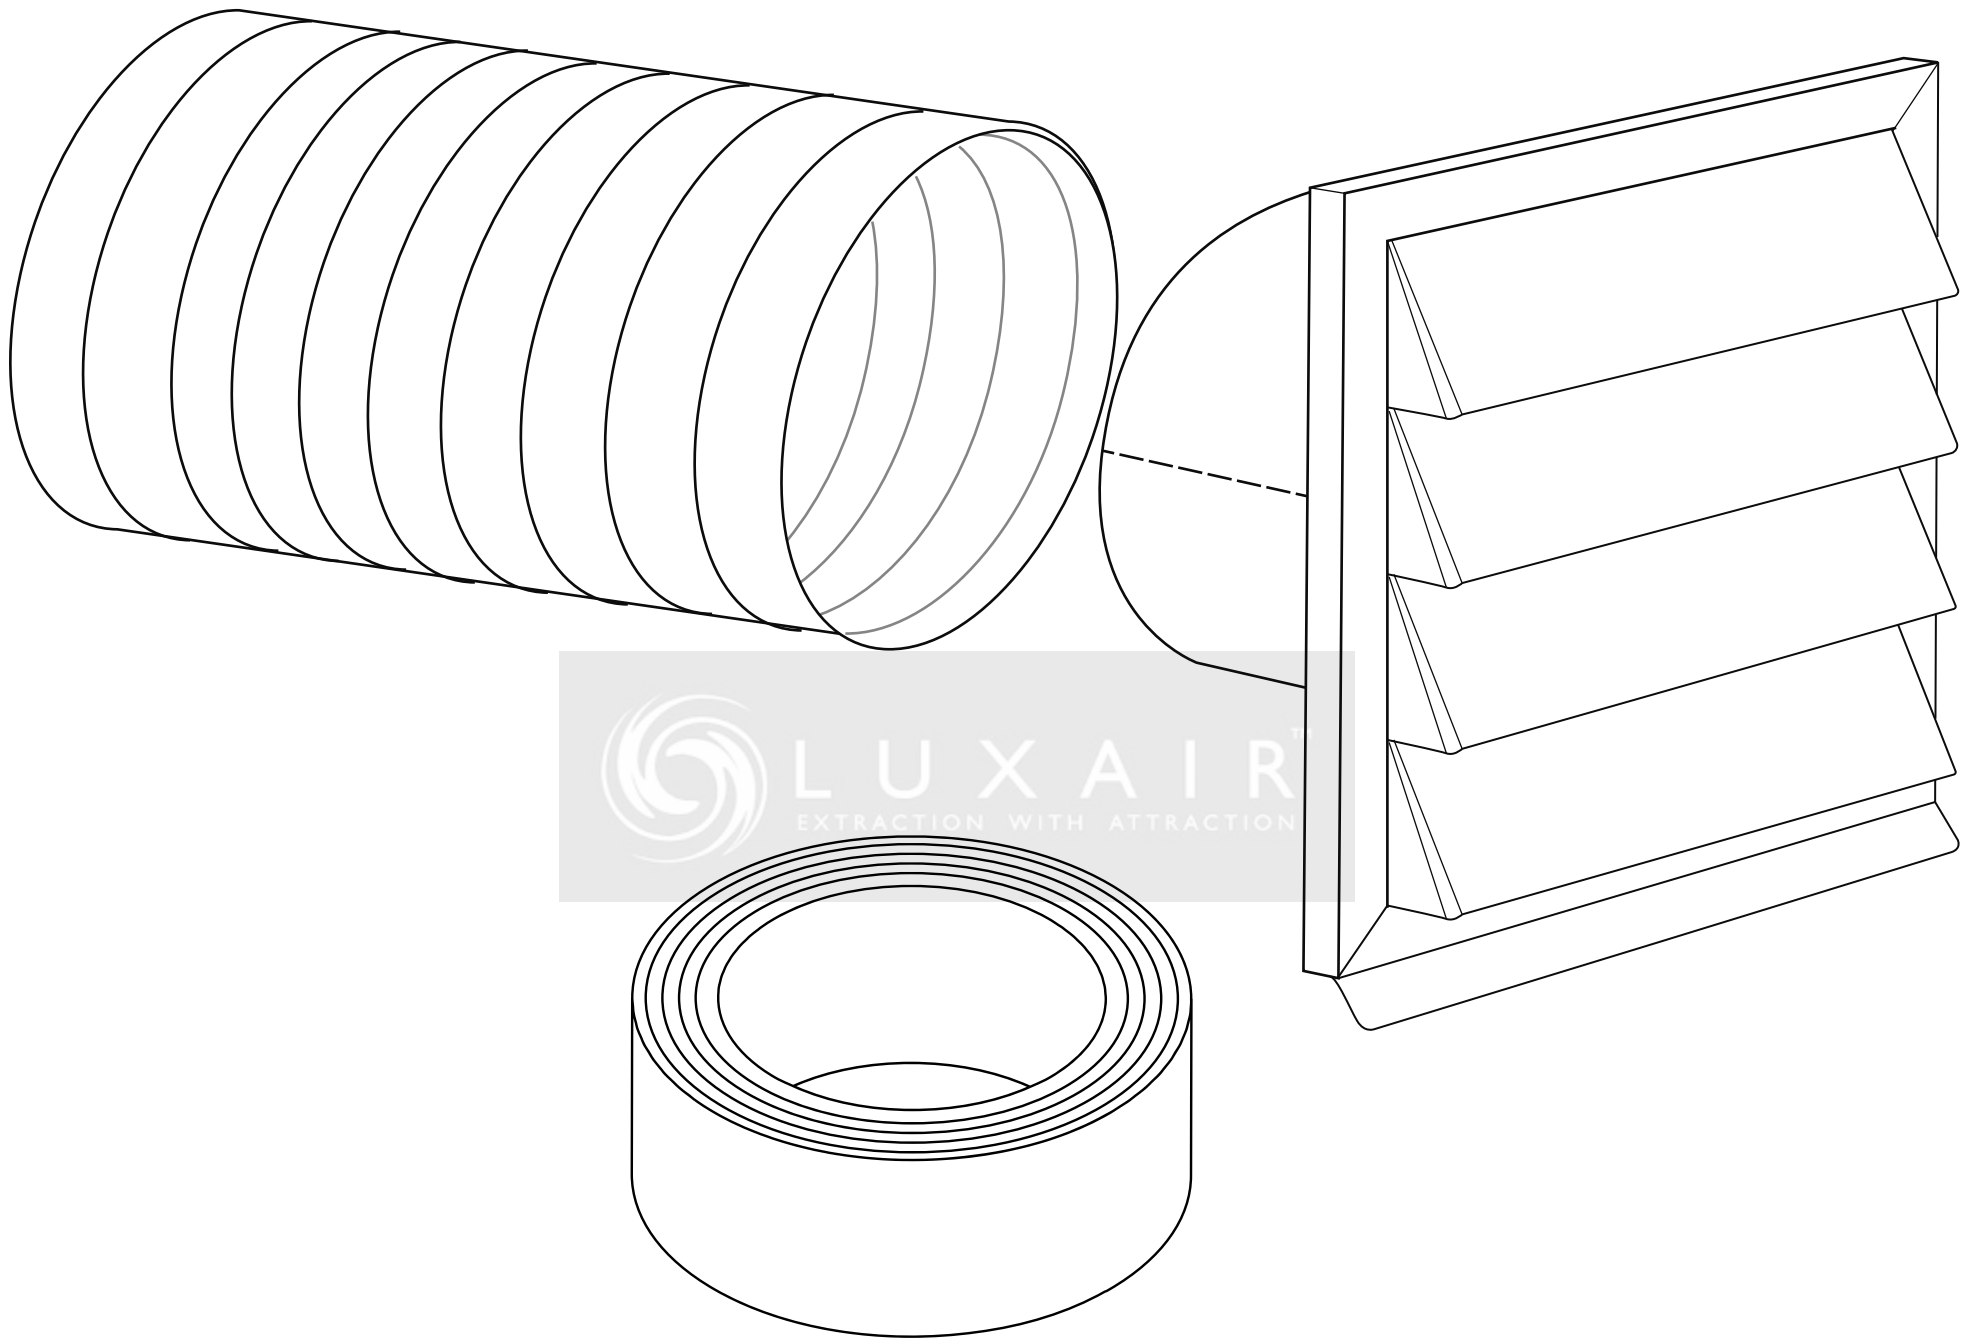

## Ducting Starter Kit 1.5 Metre 150mm Ø

1 x Roll Ducting Tape

1 x 150mm Ø Quality External Wall Grille With Back-draft Vents ( Colour Choice Terracotta,  
White Anthracite, Light Grey Or Stainless Steel )

1 x 150mm Round 1.5 Meter Aluminum Semi-Ridged Hose